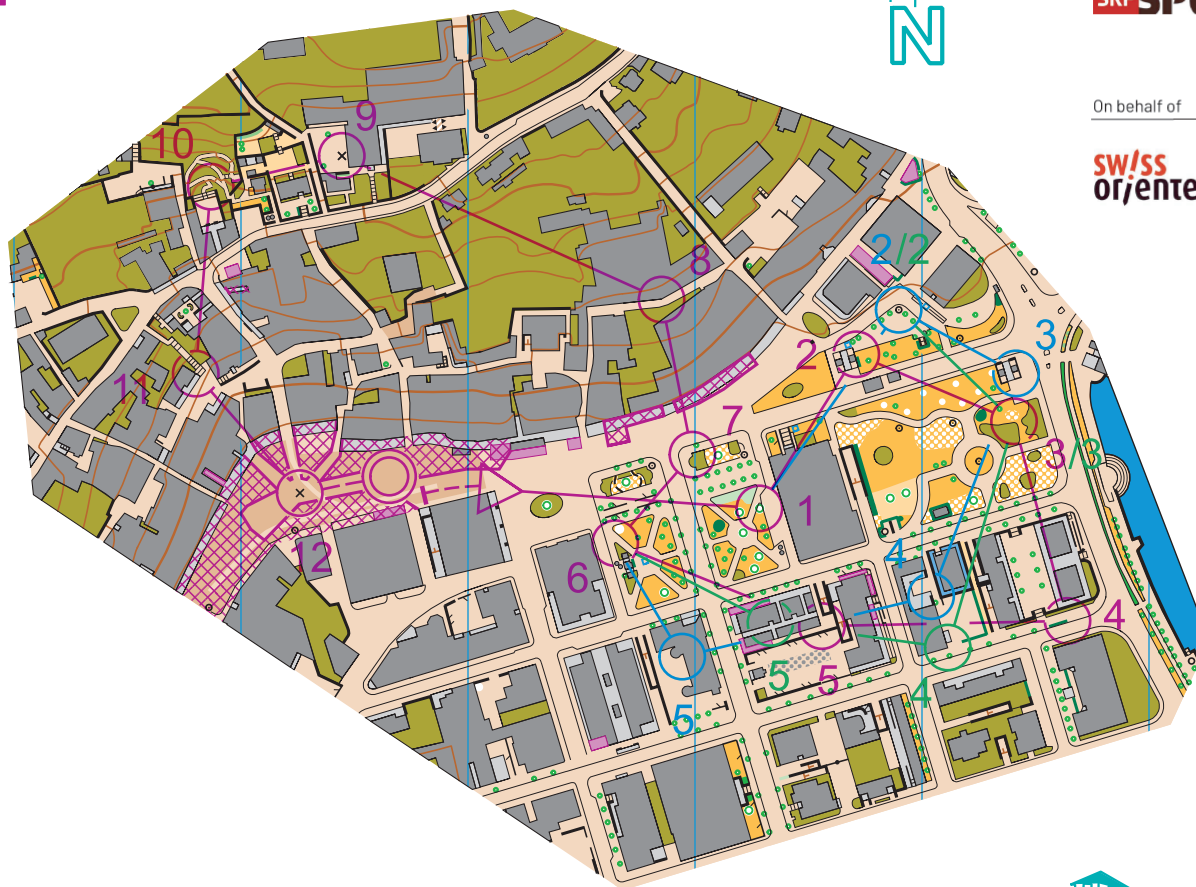

Souvenirmap

A B C

Presenting Partner

Main Sponsors

Host Broadcaster

Sponsors

Partners

Host Destination

On behalf of

KO-Sprint Semifinal

Course Setter
Sergio Cantoreggi / Francesco Guglielmetti

LOCARNO - GIARDINI PIODA Scale 1:4'000 || Contours 2.5m || 2026 || Cartographer Francesco Guglielmetti