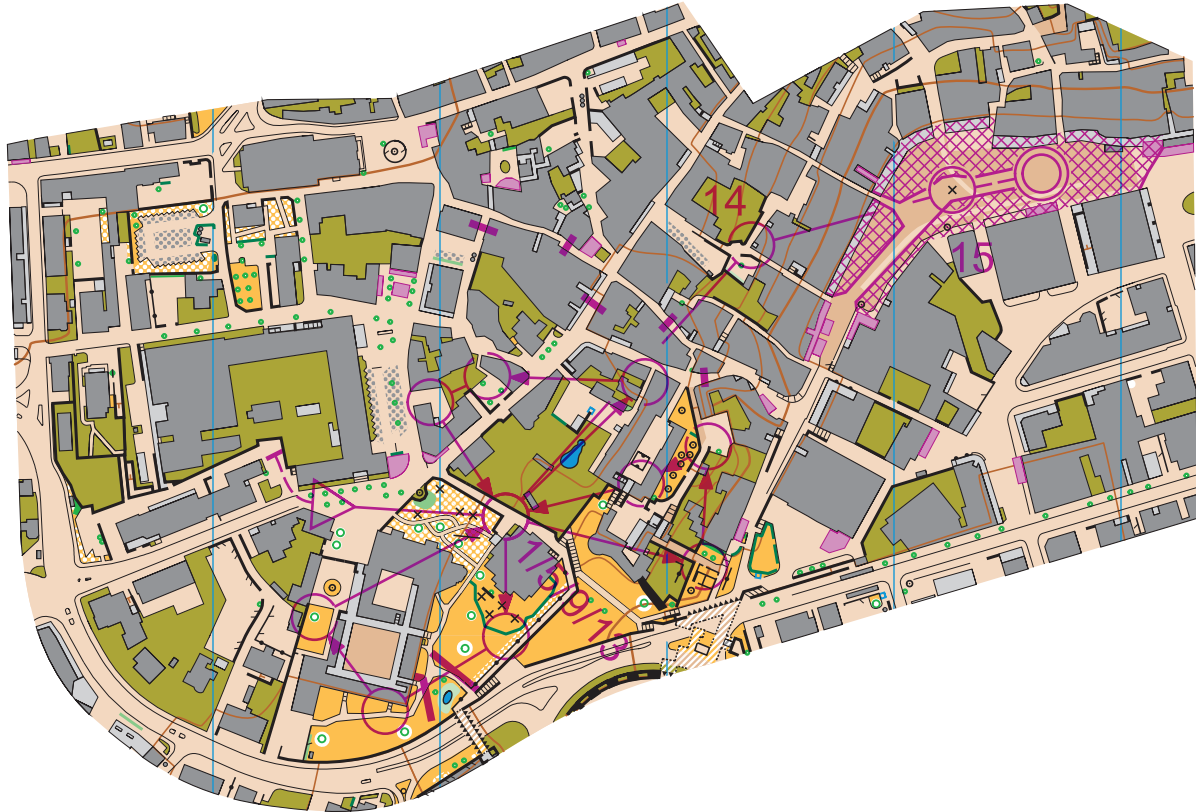

Souvenirmap

Presenting Partner

Main Sponsors

Host Broadcaster

Sponsors

Partners

Host Destination

On behalf of

KO-Sprint Quarterfinal

Course Setter
Sergio Cantoreggi / Francesco Guglielmetti