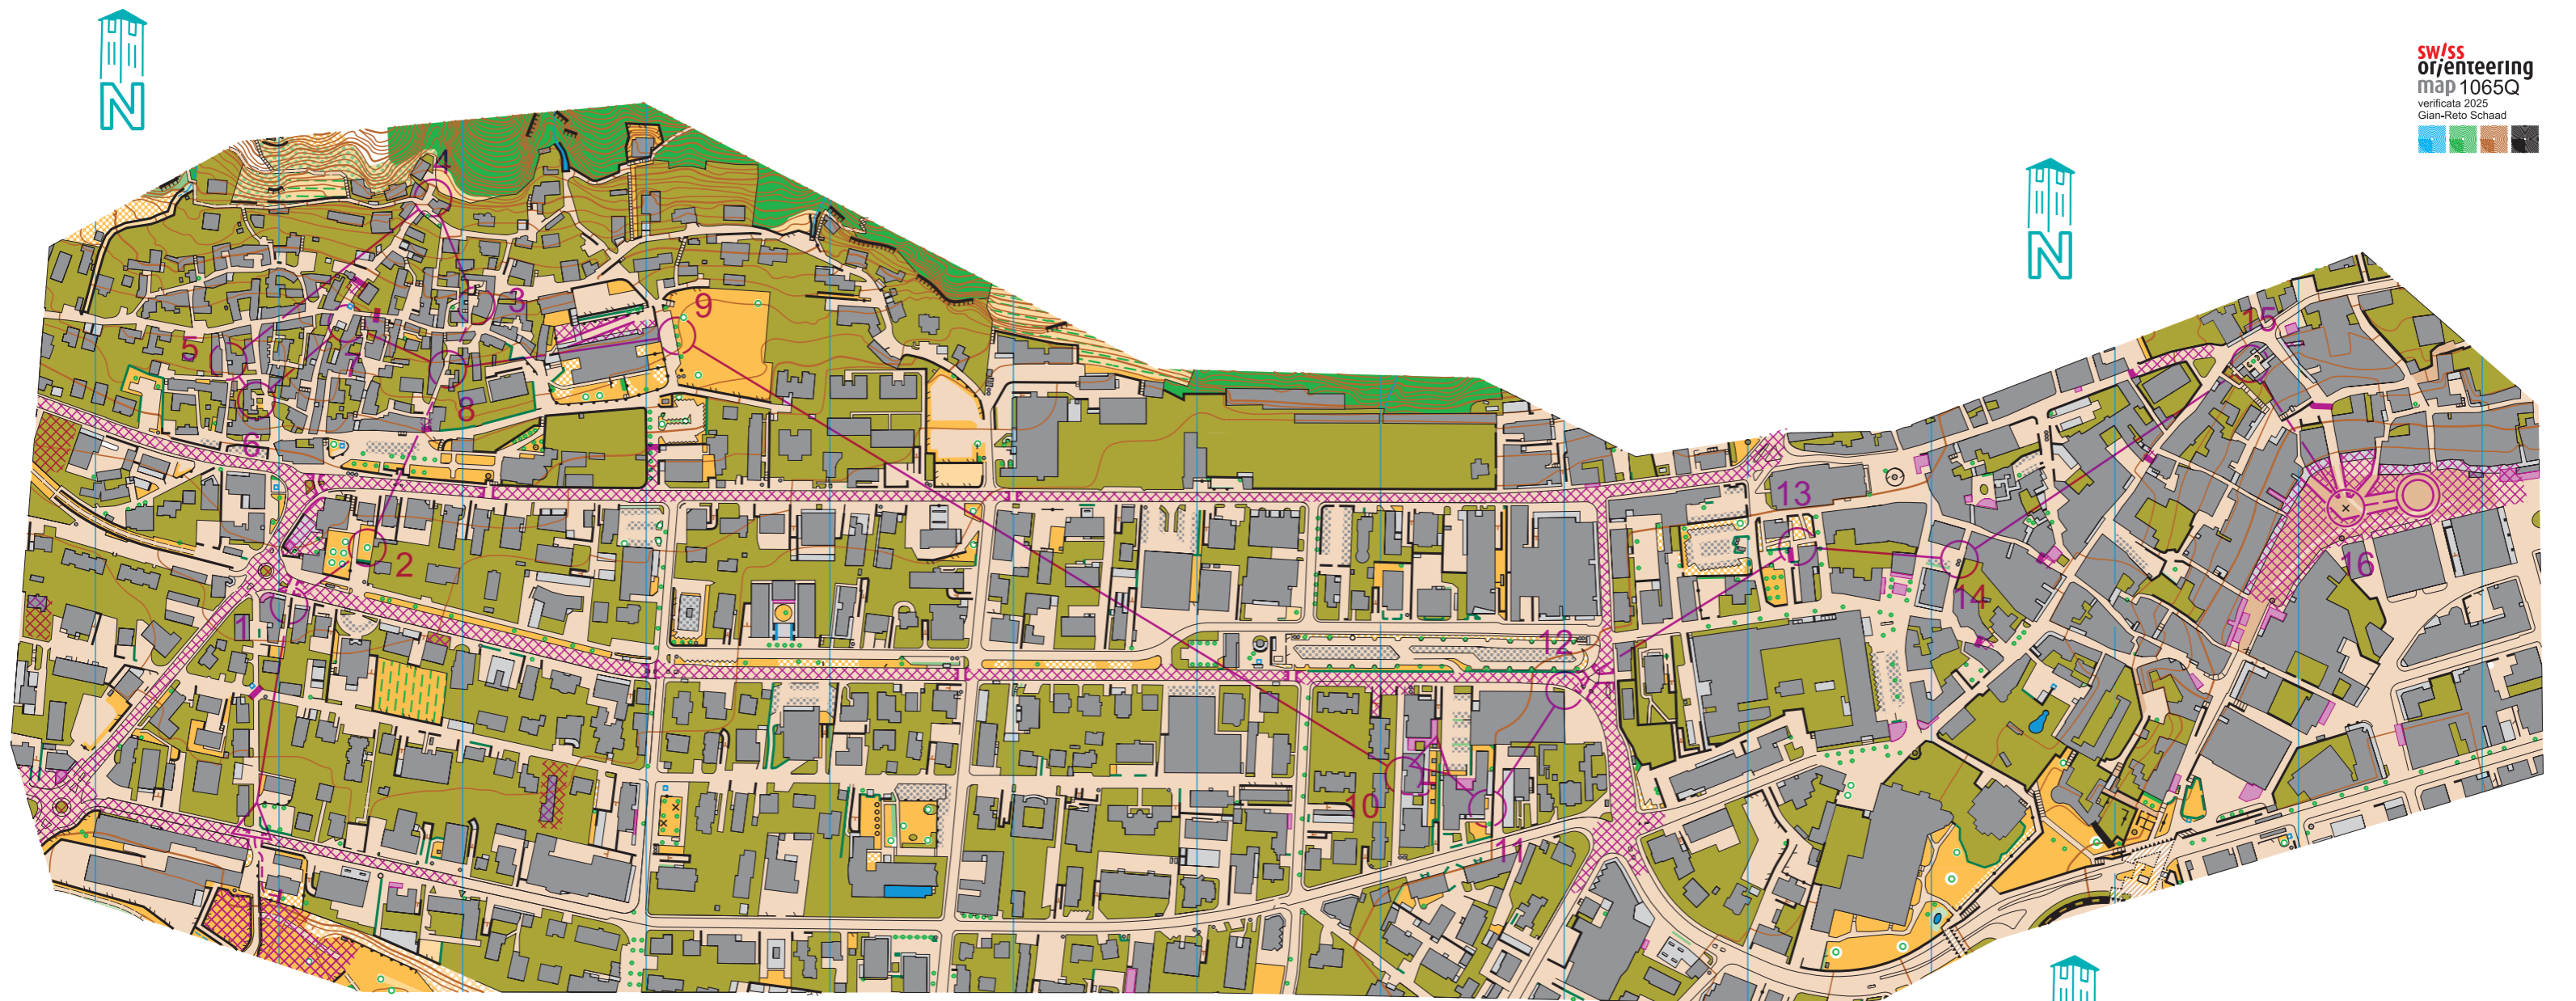

Souvenirmap

WOMEN

Presenting Partner

Main Sponsors

Host Broadcaster

Sponsors

Partners

Host Destination

On behalf of

Sprint

Course Setter
Michele Ren / Florian Howald

LOCARNO - SOLDUNO Scale 1:4'000 || Contours 2.5m || 2026 || Cartographer Francesco Guglielmetti