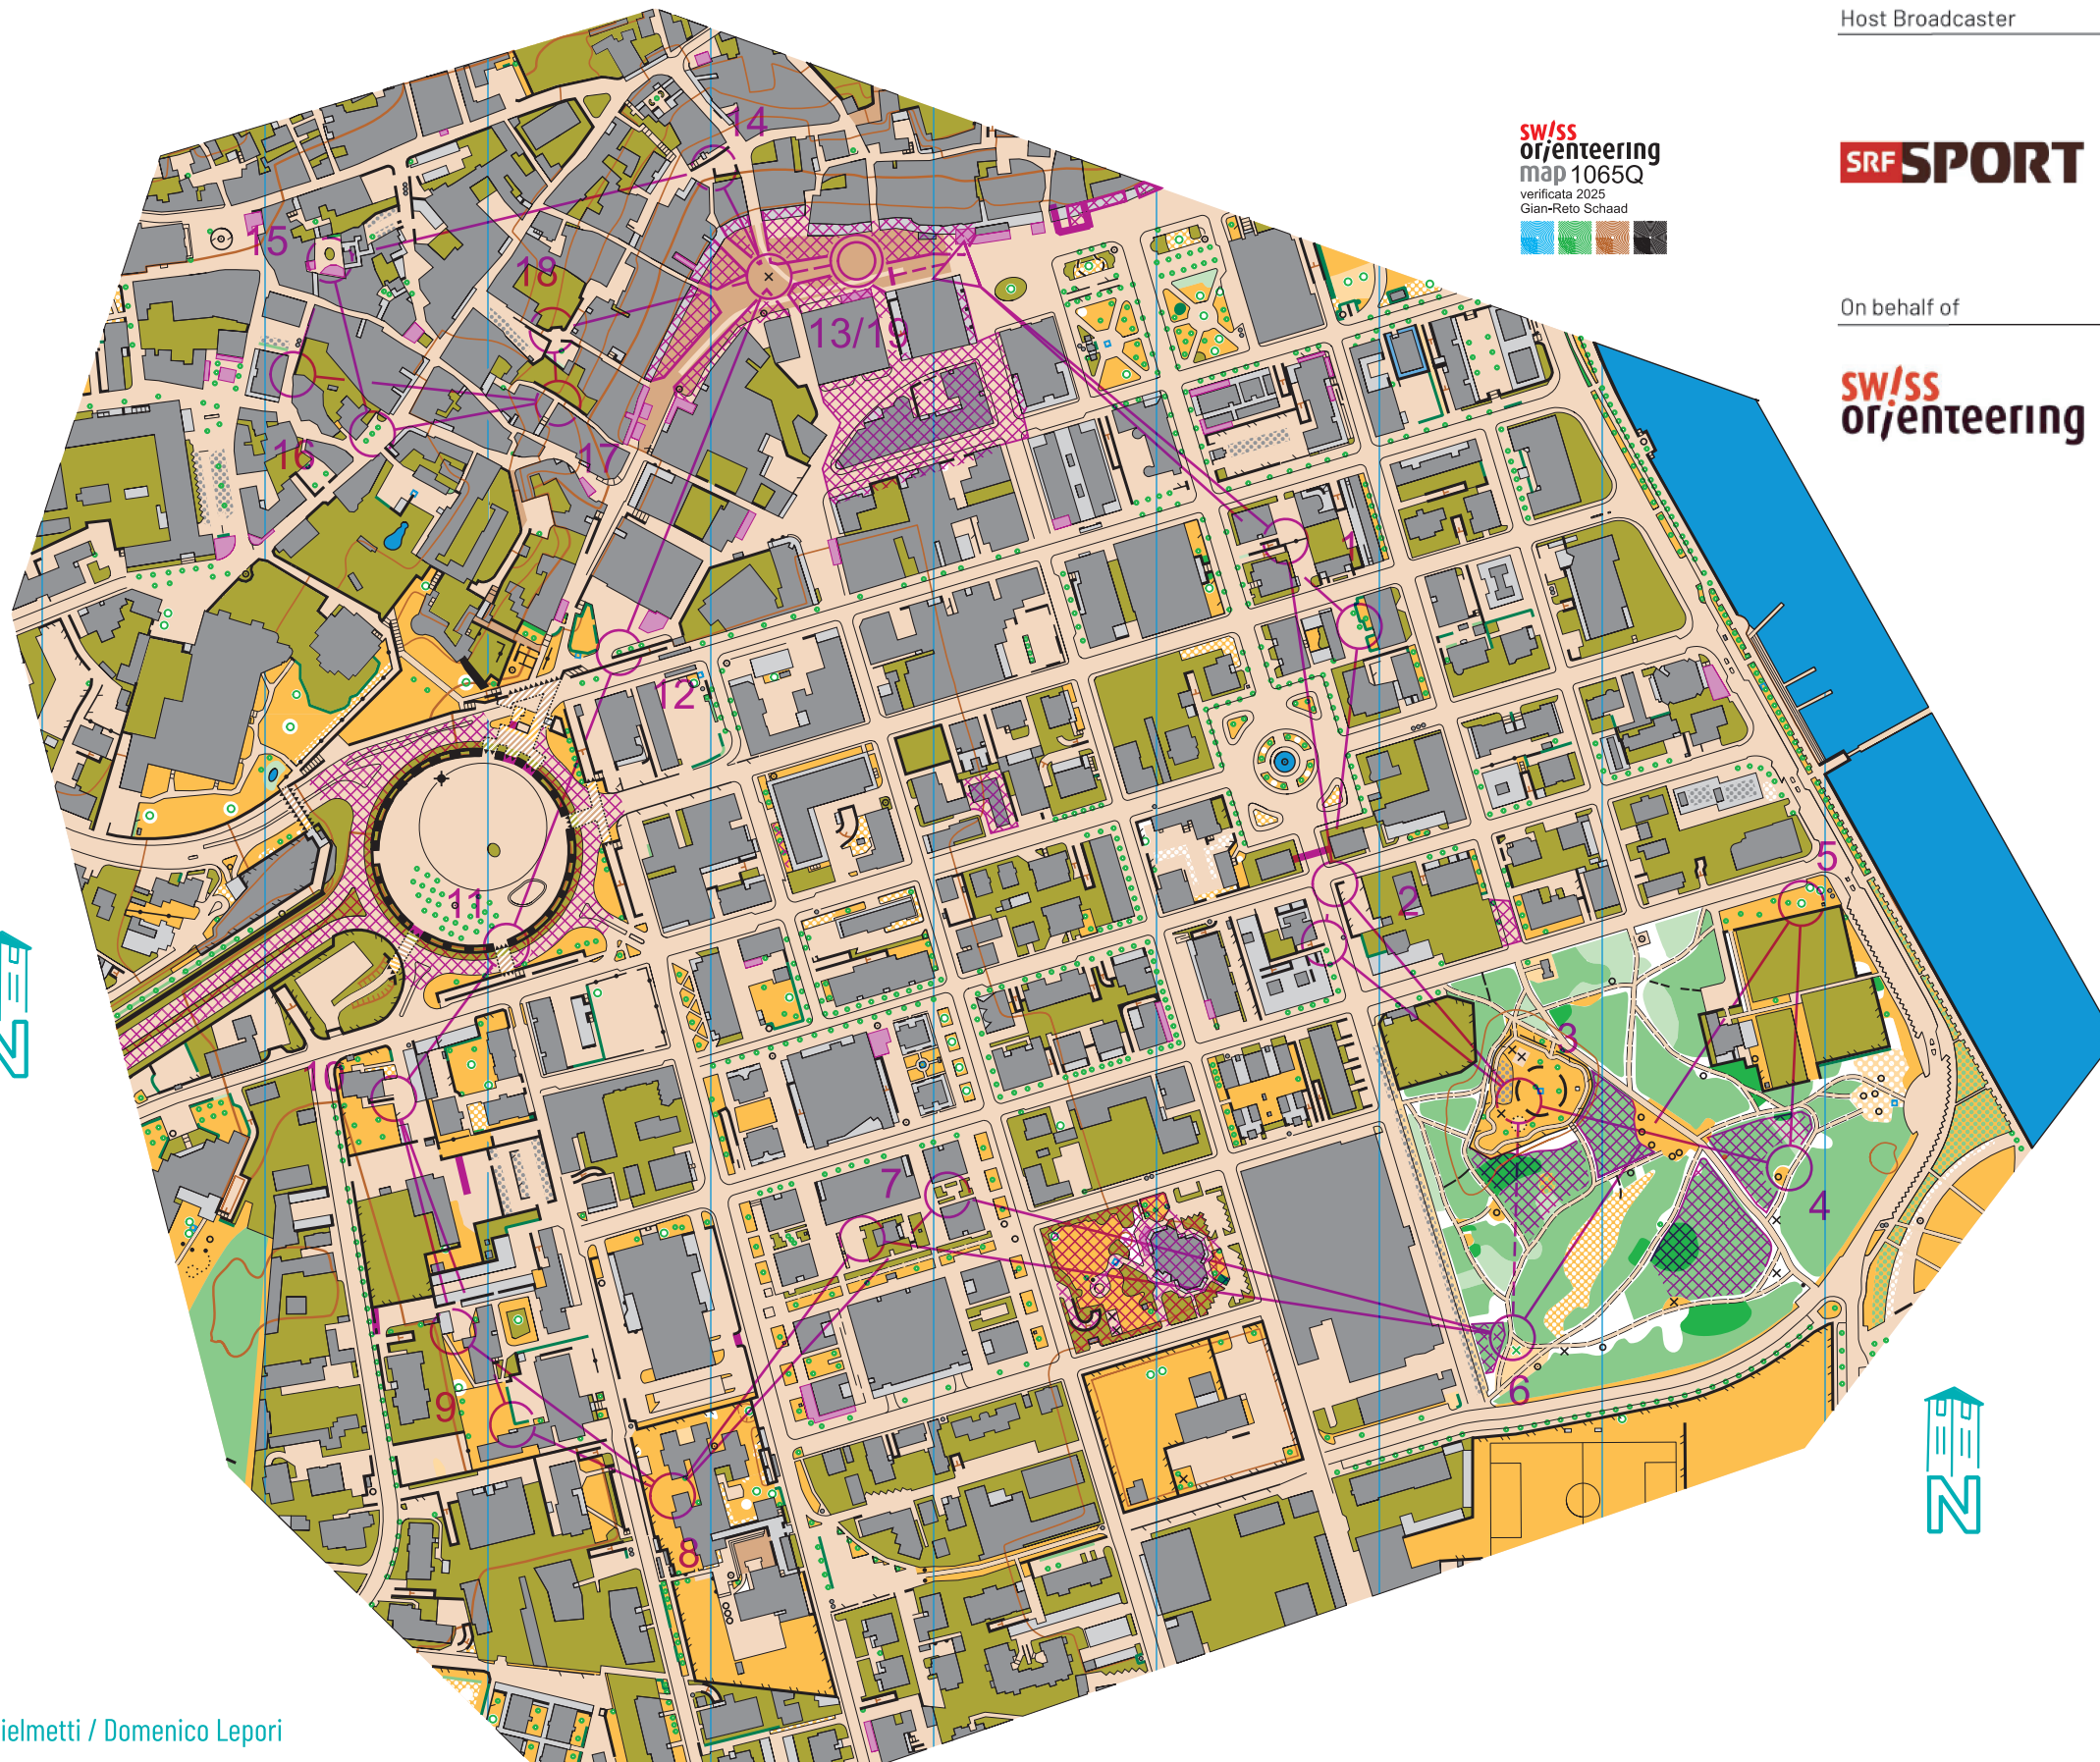

# Souvenirmap

## Relay

Course Setter  
 Francesco Guglielmetti / Domenico Lepori

Presenting Partner

Main Sponsors

Host Broadcaster

Sponsors

Partners

Host Destination