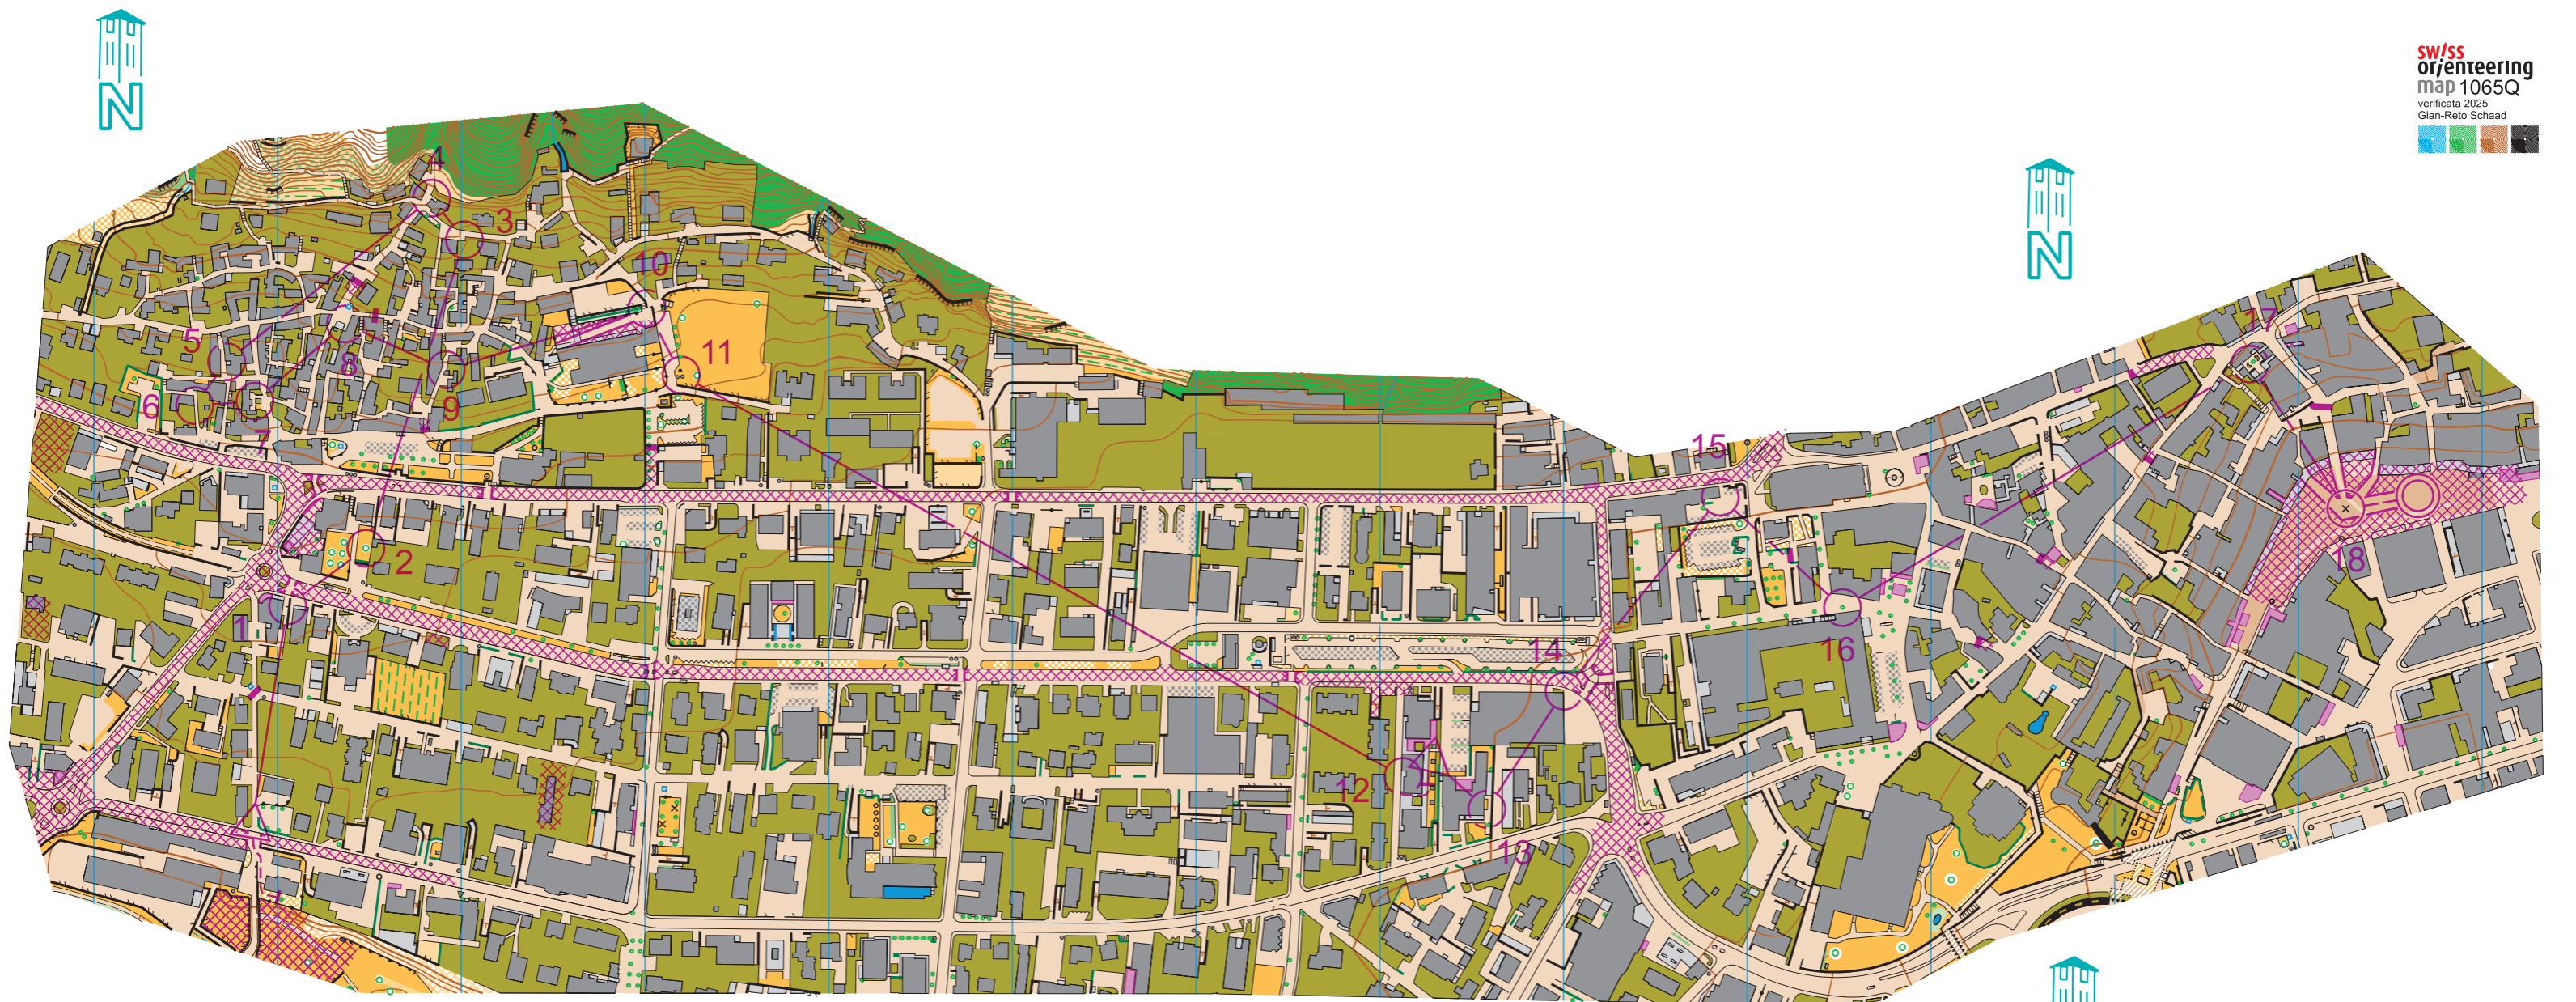

Souvenirmap MEN

Presenting Partner

Main Sponsors

Host Broadcaster

Sponsors

Partners

Host Destination

On behalf of

Sprint

Course Setter
Michele Ren / Florian Howald

LOCARNO - SOLDUNO Scale 1:4'000 || Contours 2.5m || 2026 || Cartographer Francesco Guglielmetti